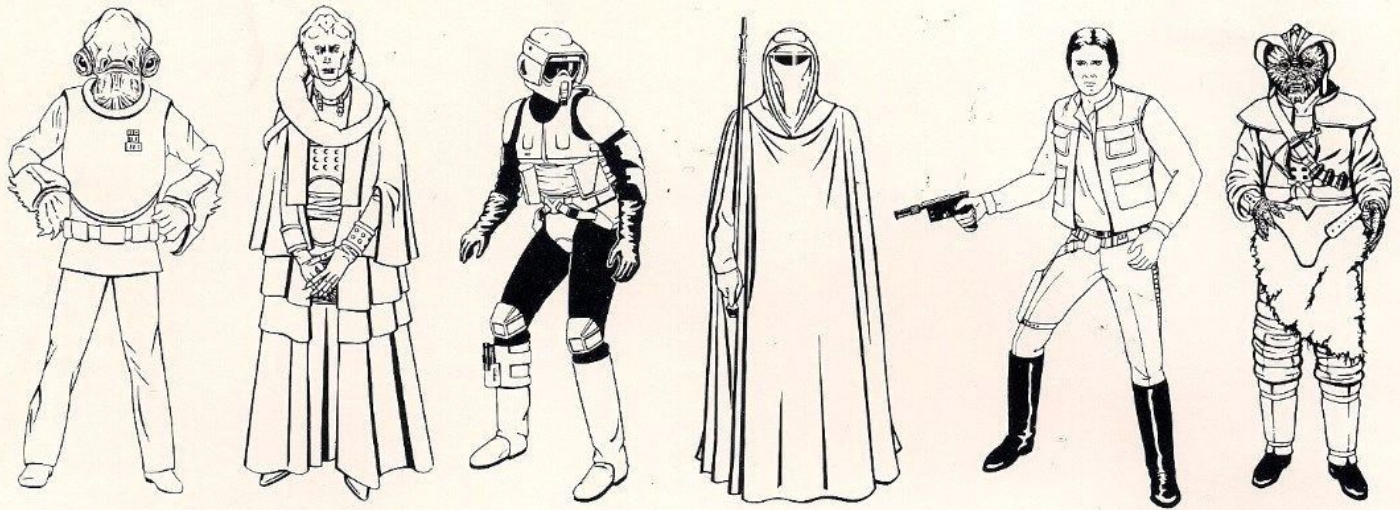

SIZE COMPARISON CHART

TOP LEFT TO RIGHT

ADMIRAL ACKBAR™ 6'2"
 BIB FORTUNA™ 6'2"
 BIKER SCOUT™ 6'
 EMPEROR'S ROYAL GUARD™ 6'
 HAN SOLO™ 6'
 KLAATU™ 6'

BOTTOM LEFT TO RIGHT

LANDO CALRISSIAN™ 5'10"
 GAMORREAN GUARD™ 5'8"
 LUKE SKYWALKER® 5'8"
 GALACTIC EMPEROR™ 5'8"
 PRINCESS LEIA ORGANA® 5'
 KIEECO™ 3'8"
 WICKET W. WARRICK™ 2'10"

LUKE SKYWALKER® 5'8"

1-27 then 1-40

Skin • 475U
Eyes • 284U
Hair • 141U

Shirt/Pants • black
Shirt/Flap • 429U
Belt • black
Boots • black

PRINCESS LEIA ORGANA® 5'

Skin • 475U
Eyes • 464U
Hair • 464U

Tunic/Pants • 462U
Cape • 451U
Boots • 451U
Overgloves • 451U

SPEEDER BIKE™

Overall color • 45IU and black

HAN SOLO. 6'

1-27 then 1-42

Skin • 475U
Eyes • 464U
Hair • 464U

Shirt • 453U
Pants • 462U
with stripe in 128U

Vest • black
Belt • 464U
Boots • black

THE SKIFF.