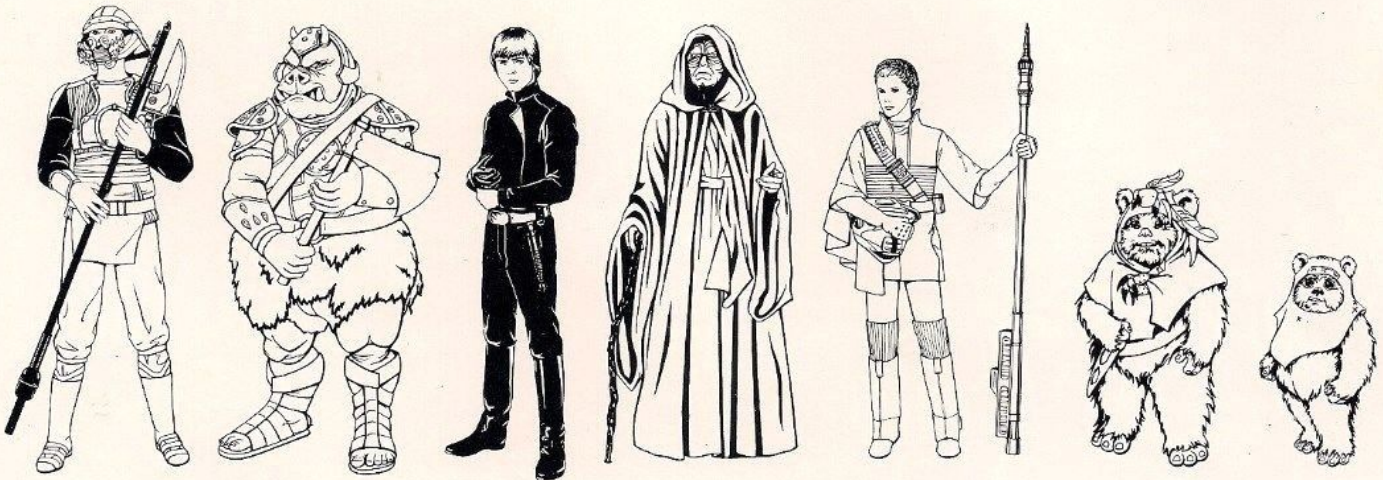

SIZE COMPARISON CHART

TOP LEFT TO RIGHT

ADMIRAL ACKBAR™ 6'2"
 BIB FORTUNA™ 6'2"
 BIKER SCOUT™ 6'
 EMPEROR'S ROYAL GUARD™ 6'
 HAN SOLO™ 6'
 KLAATU™ 6'

BOTTOM LEFT TO RIGHT

LANDO CALRISSIAN™ 5'10"
 GAMORREAN GUARD™ 5'8"
 LUKE SKYWALKER® 5'8"
 GALACTIC EMPEROR™ 5'8"
 PRINCESS LEIA ORGANA® 5'
 KIEECO™ 3'8"
 WICKET W. WARRICK™ 2'10"

LUKE SKYWALKER® 5'8"

1-27 then 1-40

Skin • 475U
Eyes • 284U
Hair • 141U

Shirt/Pants • black
Shirt/Flap • 429U
Belt • black
Boots • black

PRINCESS LEIA ORGANA® 5'

Skin • 475U
Eyes • 464U
Hair • 464U

Tunic/Pants • 462U
Cape • 451U
Boots • 451U
Overgloves • 451U

Armor • 404U
Belt/Shoes • black

PRINCESS LEIA ORGANA® 5'

1-27 then 1-36

Skin • 475U
Eyes • 464U
Hair • 464U

Dress • 452U
Sleeves • white
Sandals • 452U

WICKET W. WARRICK™ 2'10"

Fur • overall color • 463U
highlighted area • 468U with 462U

SPEEDER BIKE™

Overall color • 45IU and black

HAN SOLO. 6'

1-27 then 1-42

Skin • 475U
Eyes • 464U
Hair • 464U

Shirt • 453U
Pants • 462U
with stripe in 128U

Vest • black
Belt • 464U
Boots • black

THE SKIFF.