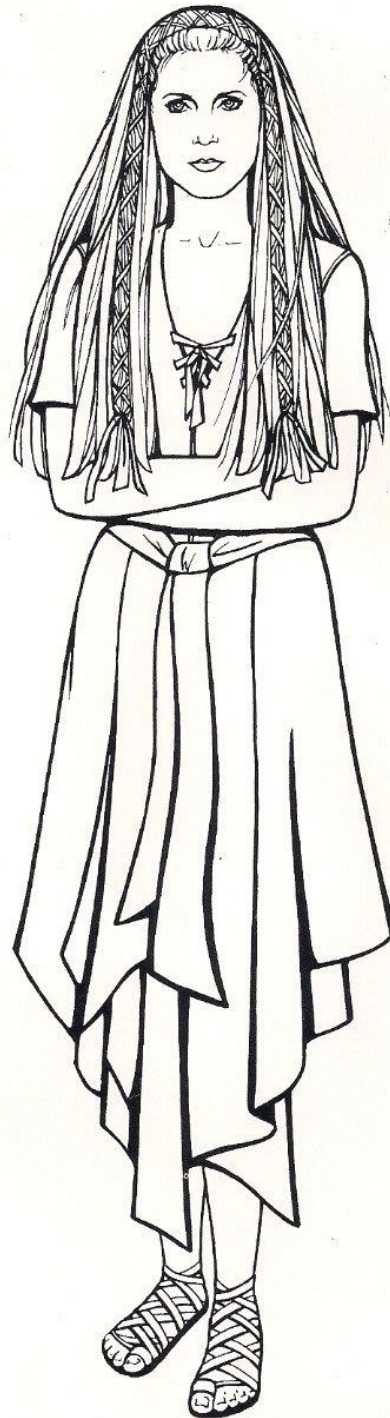

PRINCESS LEIA ORGANA® 5'

1-27 then 1-36

Skin • 475U
Eyes • 464U
Hair • 464U

Dress • 452U
Sleeves • white
Sandals • 452U